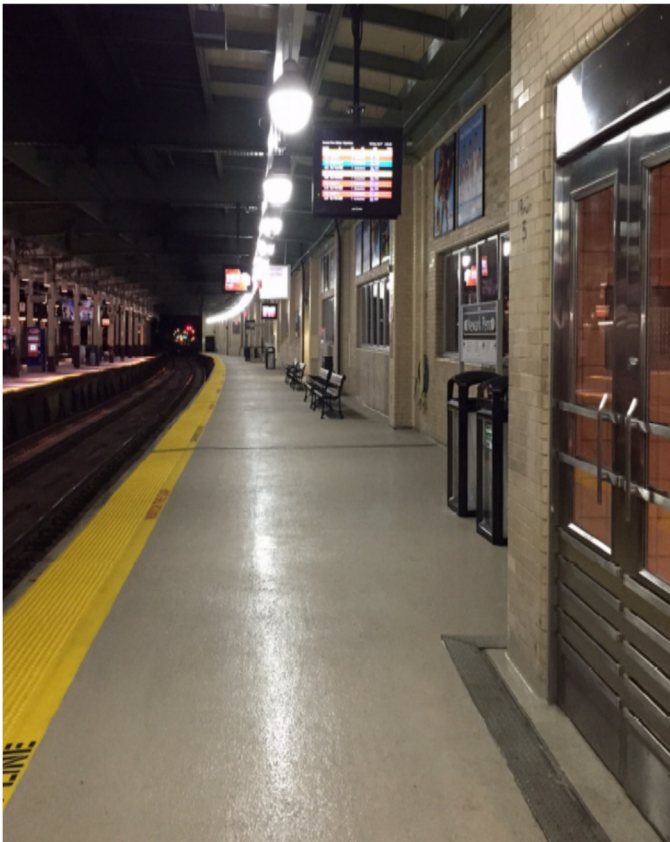

Transit Doors

STANDARD MANUFACTURING CONSTRUCTION DETAILS

- 1-3/4" Thick Door (*standard)
- 16, 14, 12 gauge Stainless Door
- 16, 14, 12 gauge Stainless Entrance Frame
- Alloy 304, 304L, 316, 316L
- Finish #4 Satin (*standard)
- Vertical Grain
- Fully Welded Seamless
- Steel Stiffened Core