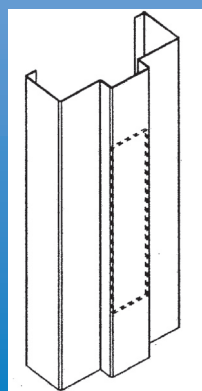

Hinge Reinforcement
1- 1/4" wide x 10" long x 3/16" thick

Hinge Reinforcement with Dust Cover

Strike Reinforcement with Dust Cover

12 Gauge Strike Reinforcement

12 Gauge Reinforcement on Soffit or Rabbets for Various Hardware Configurations either on Jamb or Head