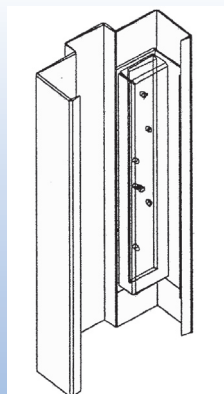

Hinge Reinforcement
1- 1/4" wide x 10" long x 3/16" thick

Hinge Reinforcement with Dust Cover

Strike Reinforcement with Dust Cover

12 Gauge Strike Reinforcement

12 Gauge Reinforcement on Soffit or Rabbets for Various Hardware Configurations either on Jamb or Head