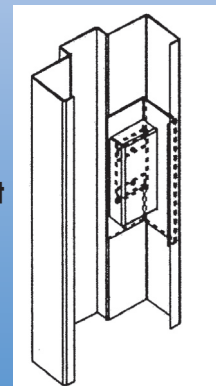

Hinge Reinforcement
1- 1/4" wide x 10" long x 3/16" thick

Hinge Reinforcement with Dust Cover

Strike Reinforcement with Dust Cover

12 Gauge Strike Reinforcement

12 Gauge Reinforcement on Soffit or Rabbets for Various Hardware Configurations either on Jamb or Head