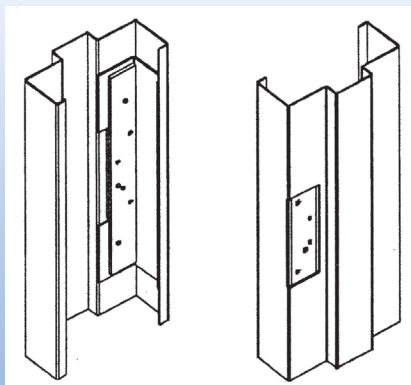

Reinforcements

At Stainless Doors, Inc., quality is more than skin deep. To compliment the intrinsic beauty of stainless steel, the functionality must be flawless. Dependability, performance, and longevity are directly related to the internal reinforcements. This is why all our reinforcements are made of the same series of stainless steel as the door face skins and frames. The added strength that stainless offers over other material types, insures that the products manufactured by Stainless Doors, Inc. provide you with *“The Stainless Advantage.”*

Hinge Reinforcement
1- 1/4" wide x 10" long x 3/16" thick

Hinge Reinforcement with Dust Cover

Strike Reinforcement with Dust Cover

12 Gauge Strike Reinforcement

12 Gauge Reinforcement on Soffit or Rabbets for Various Hardware Configurations either on Jamb or Head