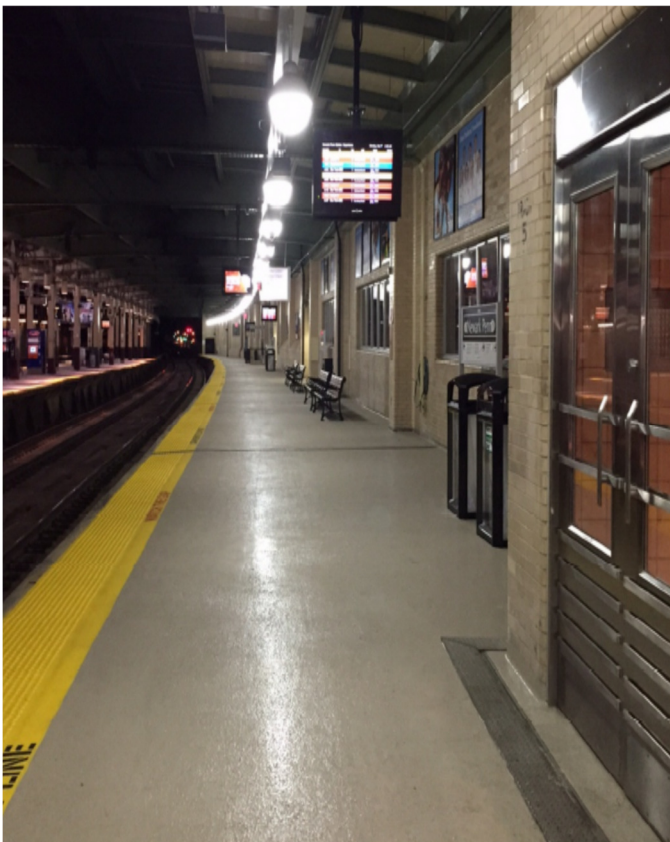

# Transit Doors

## STANDARD MANUFACTURING CONSTRUCTION DETAILS

- 1-3/4" Thick Door (\*standard)
- 16, 14, 12 gauge Stainless Door
- 16, 14, 12 gauge Stainless Entrance Frame
- Alloy 304, 304L, 316, 316L
- Finish #4 Satin (\*standard)
- Vertical Grain
- Fully Welded Seamless
- Steel Stiffened Core