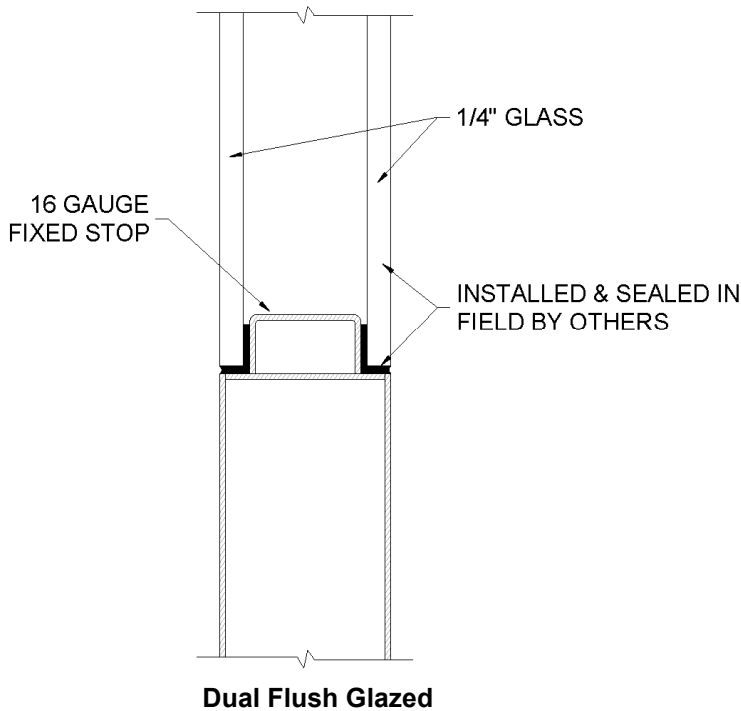

Clean Room - Lites

STANDARD MANUFACTURING CONSTRUCTION DETAILS

- Door Lite kit
- 16 gauge Stainless Steel
- Alloy 304, 304L, 316, 316L
- Finish #4 Satin (*standard)
- Grain in the Long Direction (*standard)
- Fully Welded

** Consult with Factory
for Other Applications*

>>All specifications are subject to change without notice<<

PURPOSE-BUILT OPENINGS™
by STAINLESS DOORS

1075 Hialeah Drive • Hialeah FL 33010-5551 • stainlessdoors.com
Phone: (305)887-3667 • Toll Free (888)605-DOOR • Fax: (305)883-2197 • Toll Free Fax: (888)605-3539
information@stainlessdoors.com • quote@stainlessdoors.com