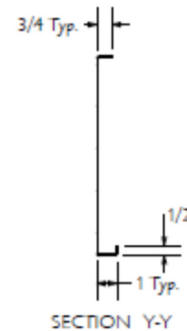

## STANDARD MANUFACTURING CONSTRUCTION DETAILS

- Dutch Door Shelf
- 16 gauge Stainless Steel
- Alloy 304, 304L, 316, 316L
- Finish #4 Satin (\*standard)
- Fully Welded Turn Down

Full Shelf Shown

>>All specifications are subject to change without notice<<