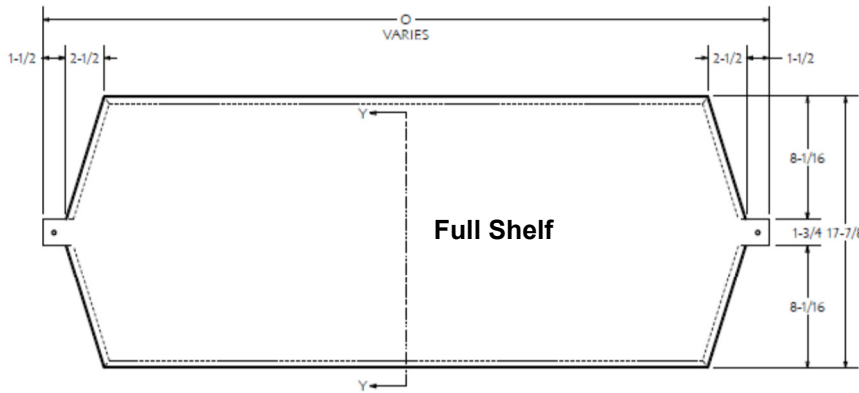

# Dutch Door Shelf

## STANDARD MANUFACTURING CONSTRUCTION DETAILS

- Dutch Door Shelf
- 16 gauge Stainless Steel
- Alloy 304, 304L, 316, 316L
- Finish #4 Satin (\*standard)
- Fully Welded Turn Down

Full Shelf Shown

>>All specifications are subject to change without notice<<