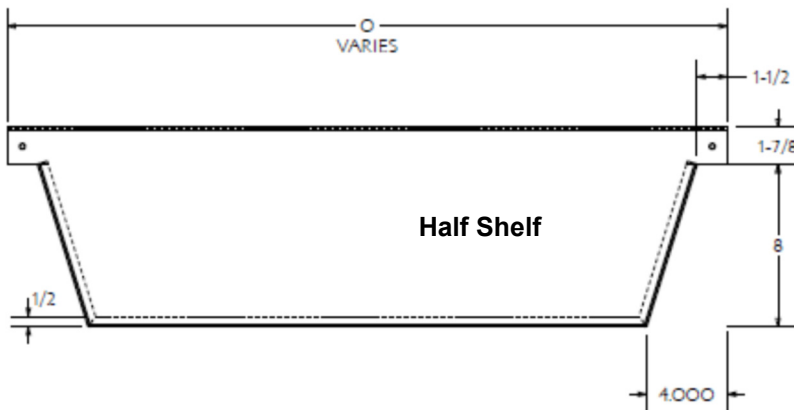

# Dutch Door Shelf

## STANDARD MANUFACTURING CONSTRUCTION DETAILS

- Dutch Door Shelf
- 16 gauge Stainless Steel
- Alloy 304, 304L, 316, 316L
- Finish #4 Satin (\*standard)
- Fully Welded Turn Down

Full Shelf Shown

>>All specifications are subject to change without notice<<