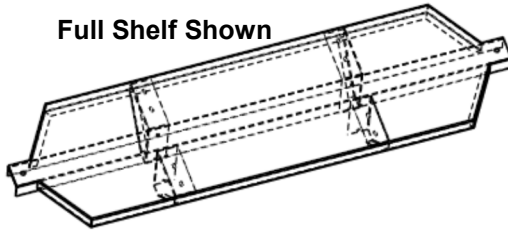

# Dutch Door Shelf

## STANDARD MANUFACTURING CONSTRUCTION DETAILS

- Dutch Door Shelf
- 16 gauge Stainless Steel
- Alloy 304, 304L, 316, 316L
- Finish #4 Satin (\*standard)
- Fully Welded Turn Down

Full Shelf Shown

>>All specifications are subject to change without notice<<